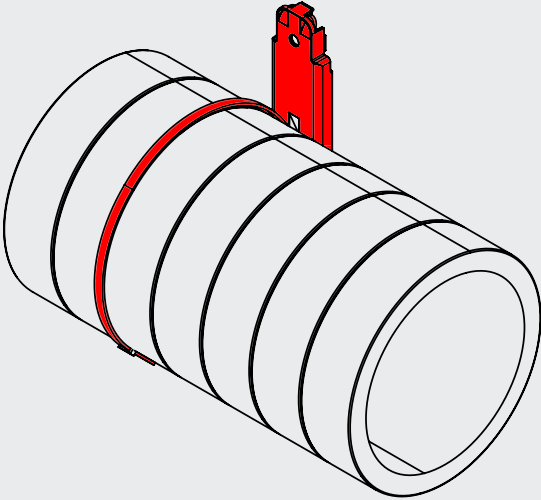

MOUNTING BRACKET

ARIA ADURO

● ● ○ Installation