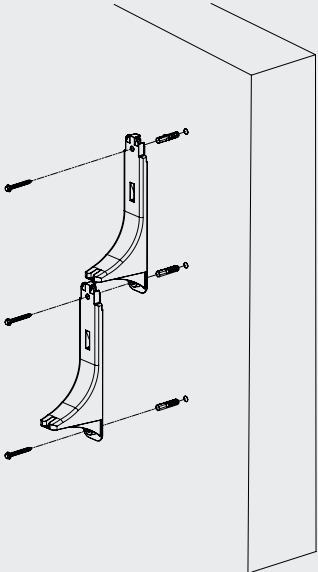

- ① ADURO 160 mm
- ② **ADAPTER 150/160**
- ③ Ø 150 mm

200 mm

- ① ADURO 200 mm
- ② **ADAPTER 180/200**
- ③ Ø 180 mm

1

2

3

CONNECTOR

ARIA ADURO

● ○ Connecting

CONNECTOR

ARIA ADURO

● ● Connecting

MOUNTING BRACKET

ARIA ADURO

● ○ ○ Connected in series or in parallel

MOUNTING BRACKET