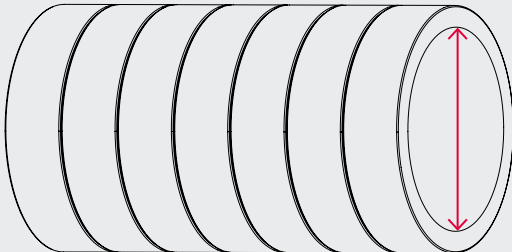

EN INSTALLATION
INSTRUCTIONS

> logato.se

VERSATILE SYSTEM

ARIA ADURO

3 diameters: 125 / 160 / 200 mm

Inner diameter
125 mm

Inner diameter
160 mm

Inner diameter
200 mm

CONTENTS

INSTALLATION INSTRUCTIONS

- 04 PIPE 1 m**
 - 04 Easy cutting
 - 05 Cutting angle
 - 06 Connecting

- 07 MHRV UNIT ADAPTER**
 - Connecting

- 08 CONNECTOR**
 - Connecting

- 10 MOUNTING BRACKET**
 - 10 Connected in series or in parallel
 - 11 Installation
 - 12 Arrangement