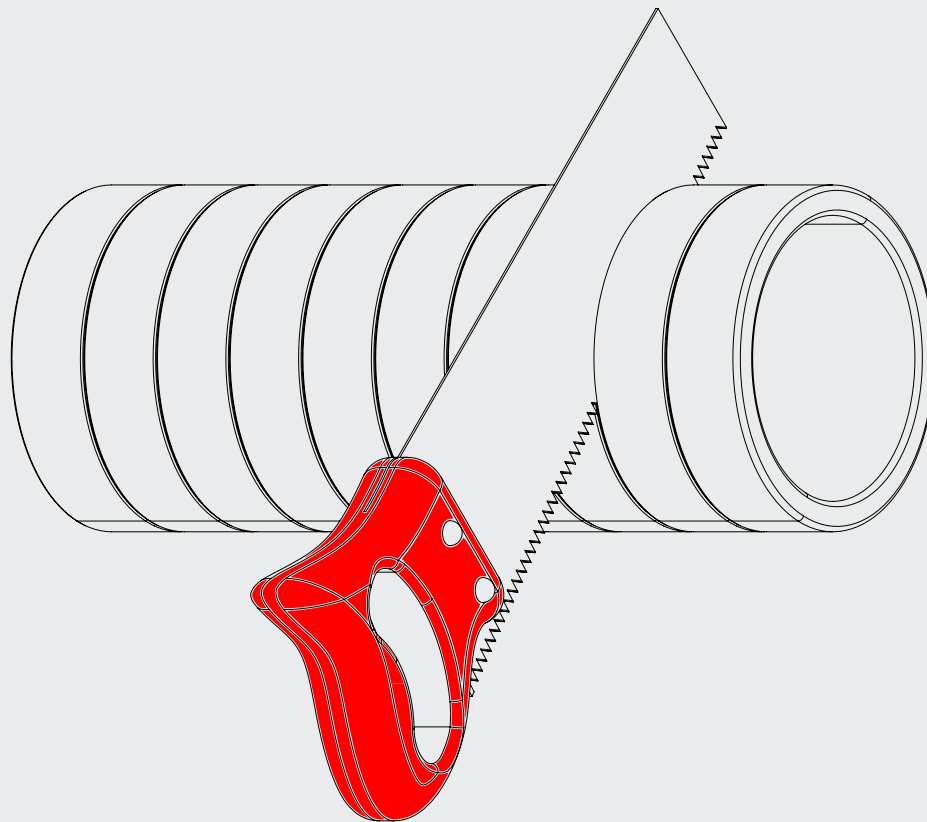

PIPE 1 m

ARIA
ADURO

ARIA ADURO

● ○ ○ Easy cutting