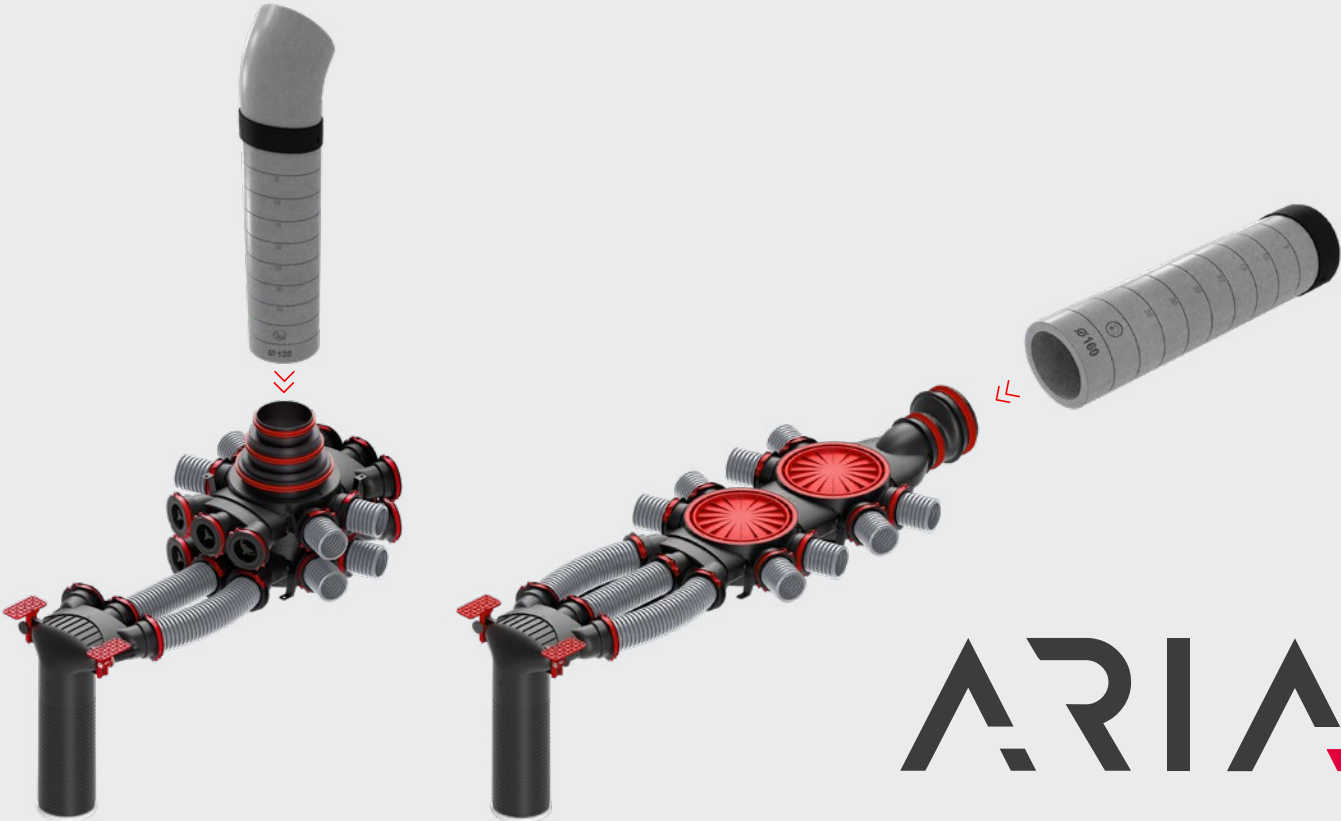

● ○ Installation – recommendation

DAMPER AND TEE

ARIA ADURO

ARIA
ADURO

- Installation – recommendation

AIR DISTRIBUTION DUCTWORK

Complete system

ARIA