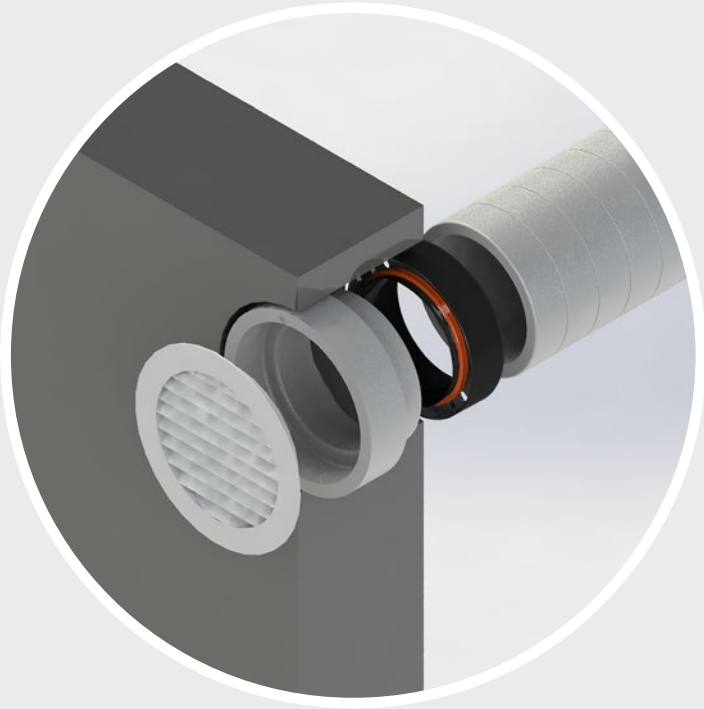

AIR INTAKE / OUTLET

ARIA ADURO

● ○ Installation – recommendation