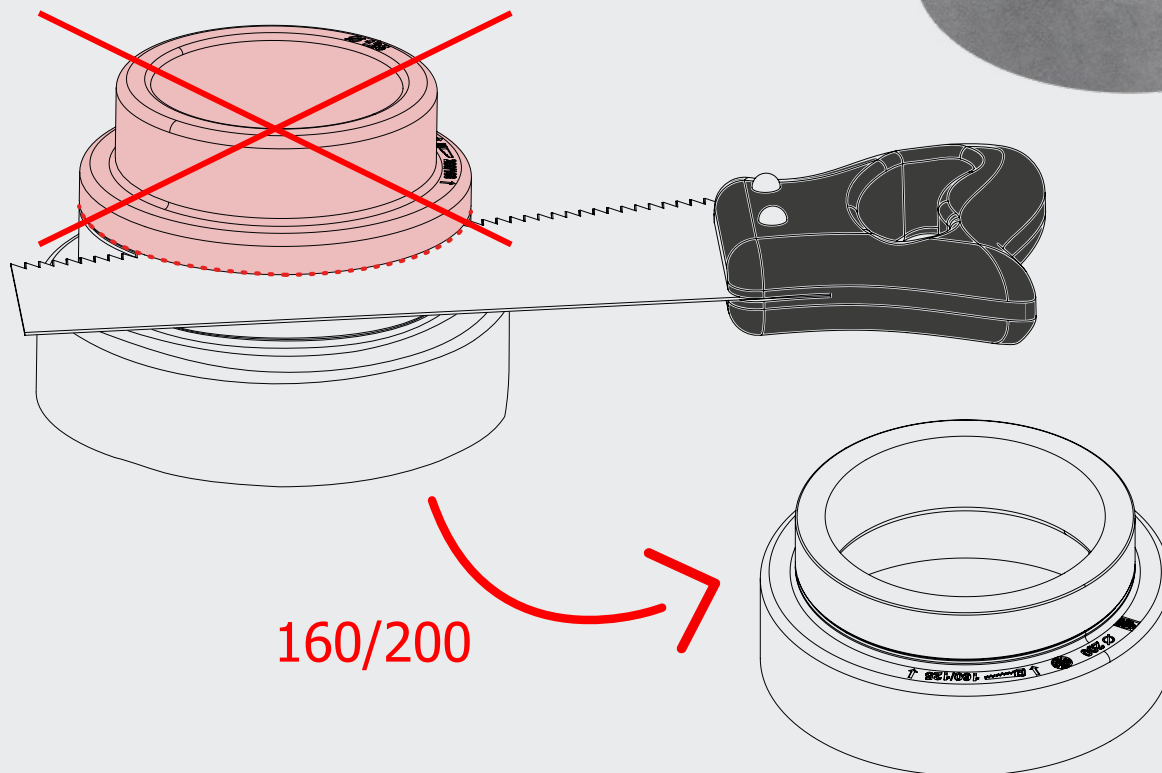

REDUCER 125/160/200 mm

ARIA ADURO

ARIA
ADURO

● ○ ○ Trimming