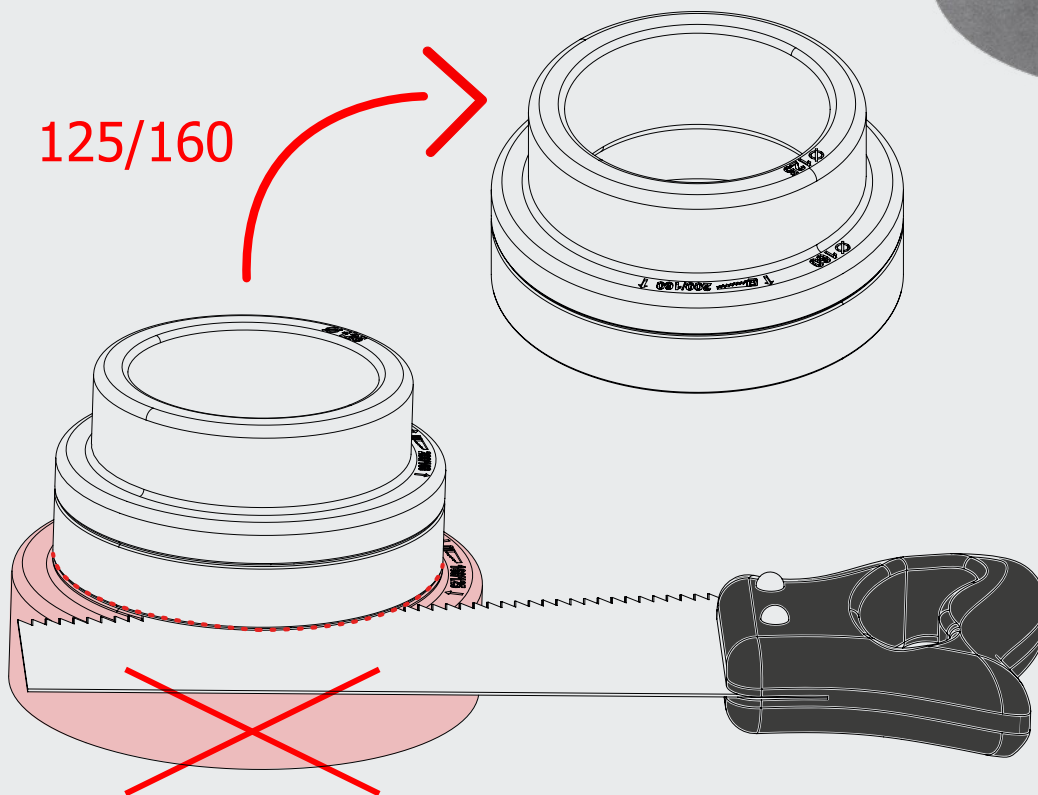

● ○ ○ Trimming

REDUCER 125/160/200 mm

ARIA ADURO

ARIA
ADURO

● ● ○ Trimming

125/160

REDUCER 125/160/200 mm

ARIA ADURO

● ● ● Connecting

BEND 45°

ARIA
ADURO

ARIA ADURO

● Installation

45°

90°

AIR INTAKE / OUTLET