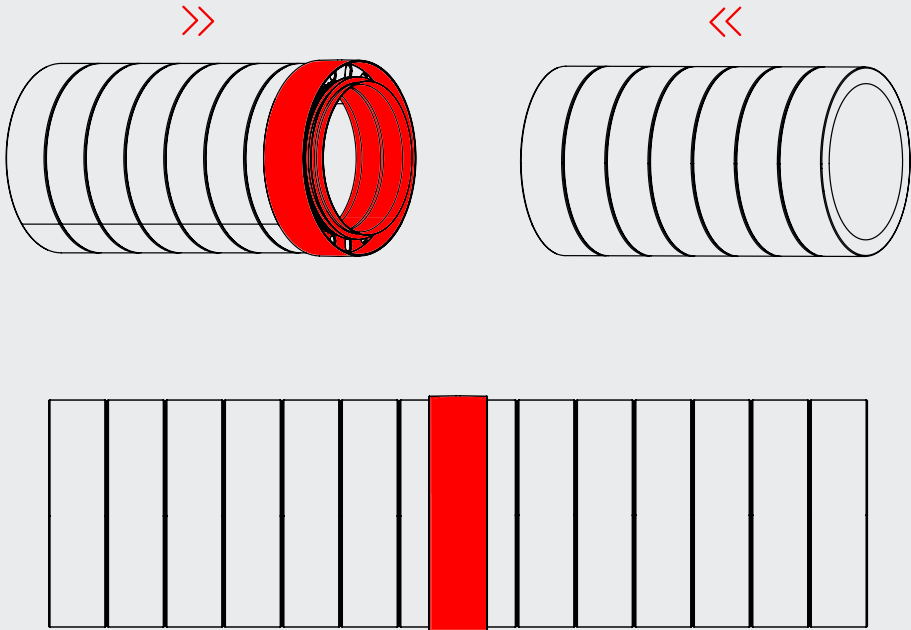

CONNECTOR

ARIA ADURO

● ● Connecting