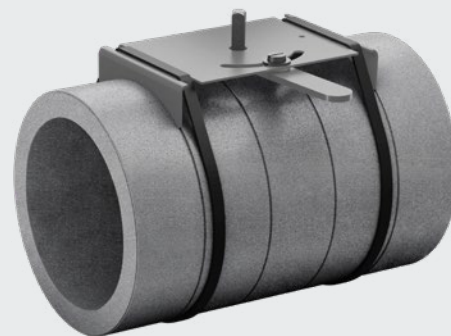

● ○ Installation – recommendation

DAMPER AND TEE

ARIA ADURO

ARIA
ADURO

- Installation – recommendation

AIR DISTRIBUTION DUCTWORK

Complete system

ARIA