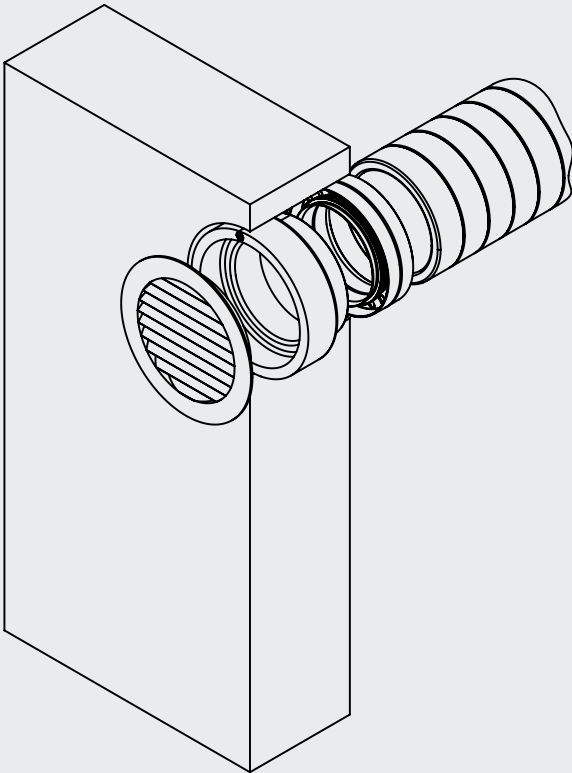

AIR INTAKE / OUTLET

ARIA ADURO

● ○ Installation – recommendation