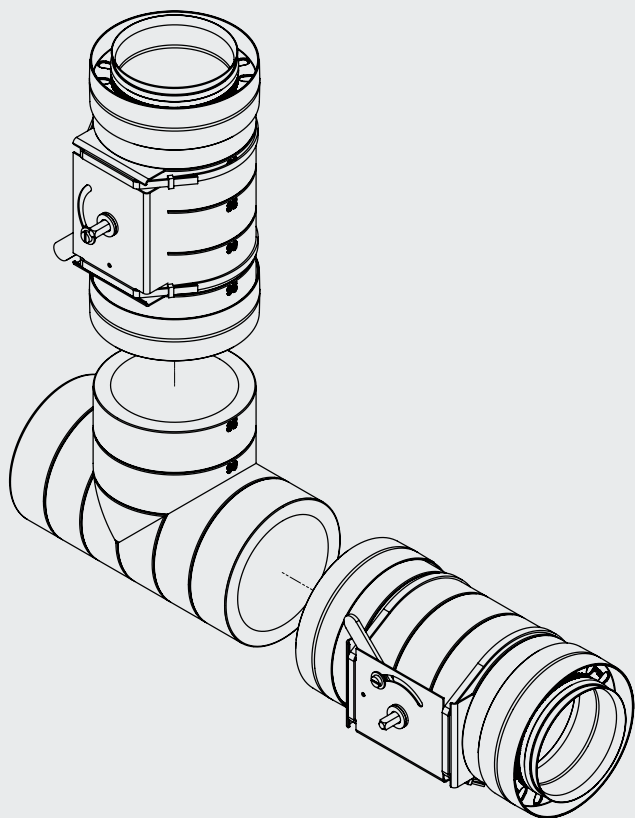

DAMPER AND TEE

ARIA ADURO

ARIA
ADURO

- Installation – recommendation