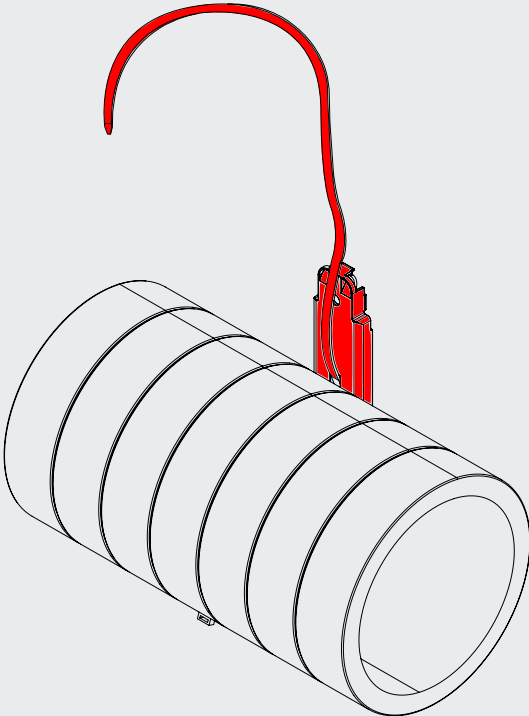

MOUNTING BRACKET

ARIA ADURO

● ● ○ Installation