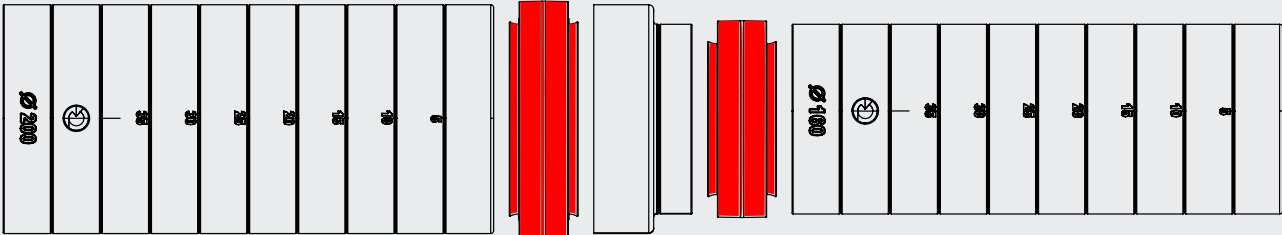

REDUCER 125/160/200 mm

ARIA ADURO

● ● ● Connecting