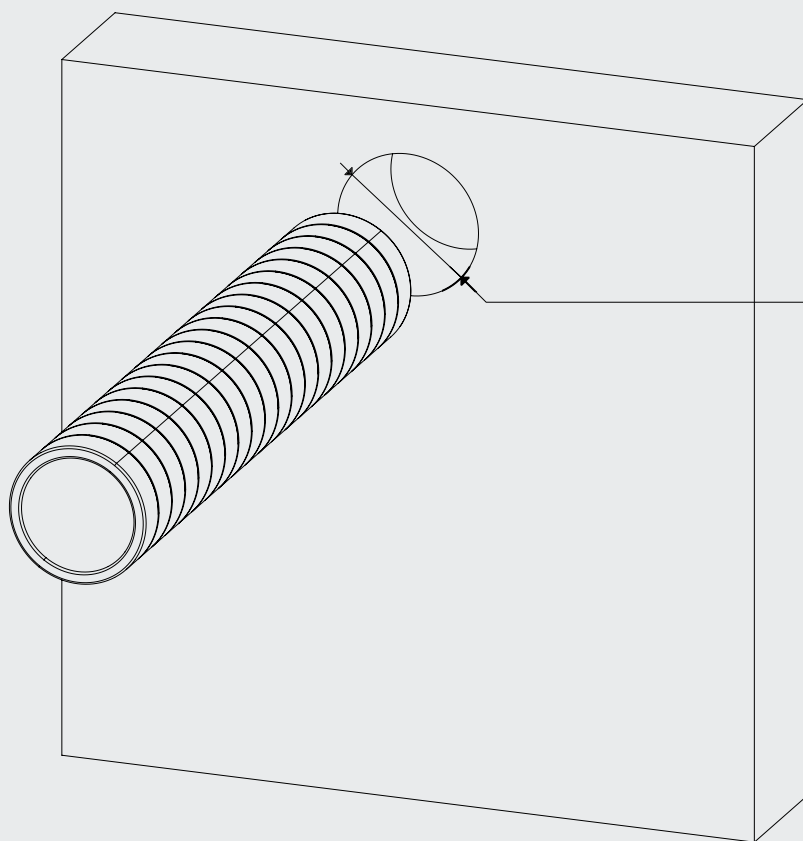

AIR INTAKE / OUTLET

ARIA ADURO

ARIA
ADURO

● ○ Recommended wall opening diameter

ADURO 125 mm
min. $\varnothing$ 169

ADURO 160 mm
min. $\varnothing$ 204

ADURO 200 mm
min. $\varnothing$ 244