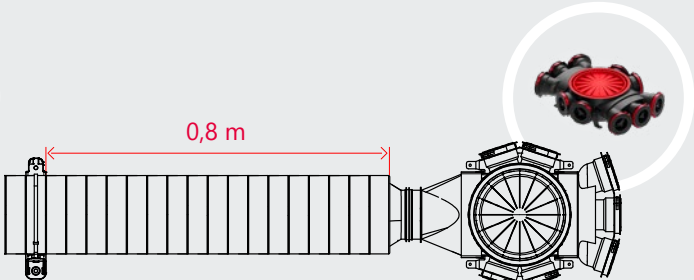

ARIA ADURO

● ● ○ Installation

MOUNTING BRACKET

ARIA ADURO

● ● ● Arrangement

REDUCER 125/160/200 mm

ARIA ADURO

ARIA
ADURO

● ○ ○ Trimming

REDUCER 125/160/200 mm

ARIA ADURO

ARIA
ADURO

● ● ○ Trimming

125/160

REDUCER 125/160/200 mm

ARIA ADURO