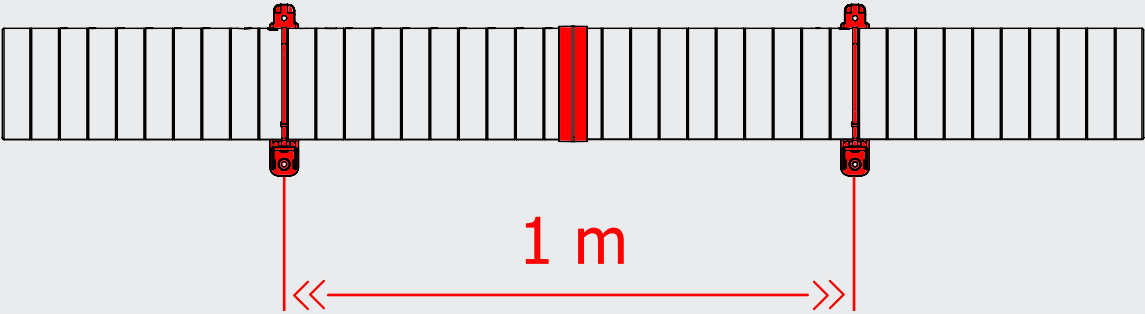

ARIA ADURO

● ● ○ Installation

MOUNTING BRACKET

ARIA ADURO

● ● ● Arrangement

REDUCER 125/160/200 mm

ARIA ADURO

ARIA
ADURO

● ○ ○ Trimming

REDUCER 125/160/200 mm

ARIA ADURO

ARIA
ADURO

● ● ○ Trimming

125/160

REDUCER 125/160/200 mm

ARIA ADURO