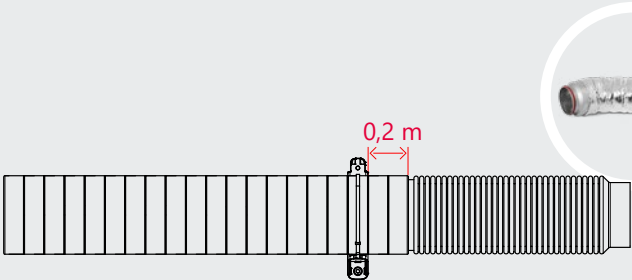

ARIA ADURO

● ● ○ Installation

MOUNTING BRACKET

ARIA ADURO

● ● ● Arrangement

REDUCER 125/160/200 mm

ARIA ADURO

ARIA
ADURO