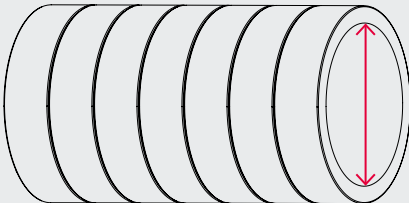

EN INSTALLATION
INSTRUCTIONS

> logato.se

VERSATILE SYSTEM

ARIA ADURO

3 diameters: 125 / 160 / 200 mm

Inner diameter
125 mm

Inner diameter
160 mm

Inner diameter
200 mm

CONTENTS

INSTALLATION INSTRUCTIONS

- 04 PIPE 1 m**
 - 04 Easy cutting
 - 05 Cutting angle
 - 06 Connecting

- 07 MHRV UNIT ADAPTER**
 - Connecting

- 08 CONNECTOR**
 - Connecting

- 10 MOUNTING BRACKET**
 - 10 Connected in series or in parallel
 - 11 Installation
 - 12 Arrangement